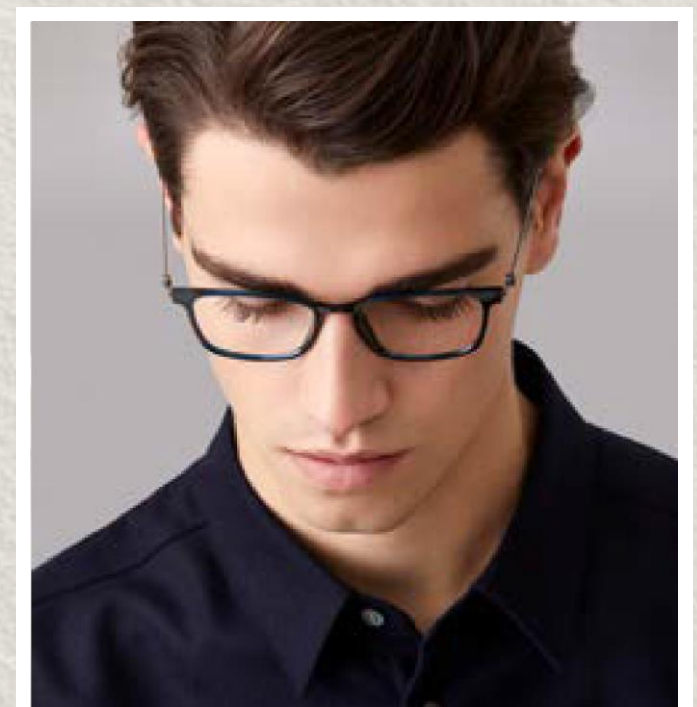

MODO
NEW YORK MILANO STOCKHOLM

MODO
NEW YORK MILANO STOCKHOLM

MODO
NEW YORK MILANO STOCKHOLM

MODO
NEW YORK MILANO STOCKHOLM

PAPER-THIN ACETATE

R1000 + TITANIUM

BLOCK TITANIUM / METAL CORE ACETATE

PAPER-THIN SUN