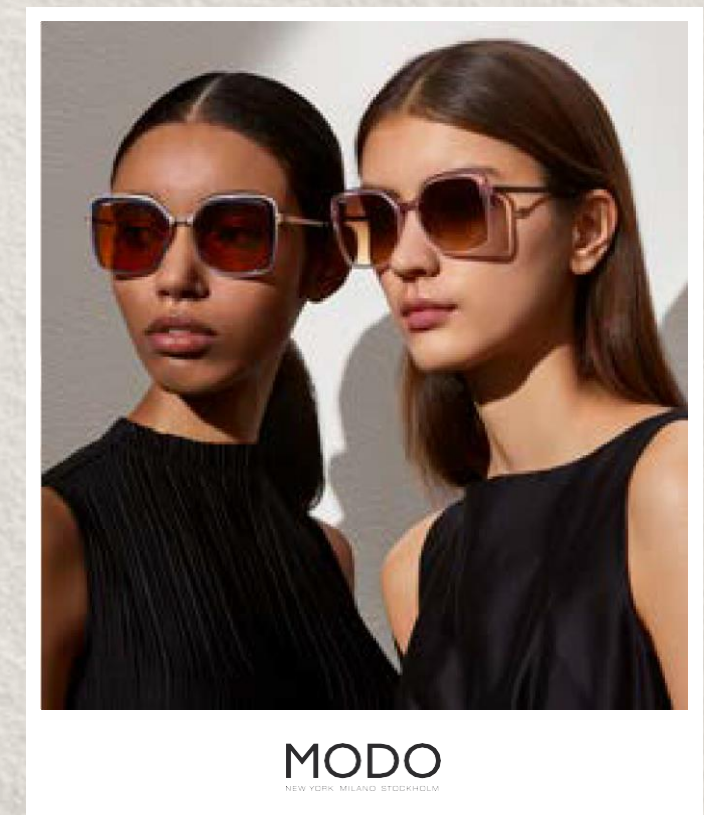

MODO
NEW YORK MILANO STOCKHOLM

MODO
NEW YORK MILANO STOCKHOLM

MODO
NEW YORK MILANO STOCKHOLM

MODO
NEW YORK MILANO STOCKHOLM

PAPER-THIN ACETATE

R1000 + TITANIUM

BLOCK TITANIUM / METAL CORE ACETATE

PAPER-THIN SUN