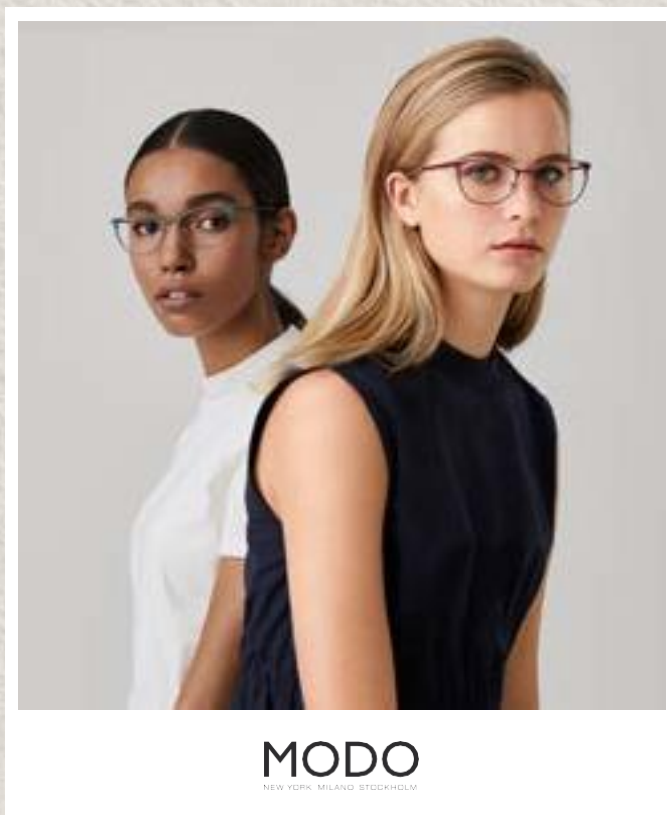

MODO
NEW YORK MILANO STOCKHOLM

MODO
NEW YORK MILANO STOCKHOLM

MODO
NEW YORK MILANO STOCKHOLM

MODO
NEW YORK MILANO STOCKHOLM

PAPER-THIN ACETATE

R1000 + TITANIUM

BLOCK TITANIUM / METAL CORE ACETATE

PAPER-THIN SUN