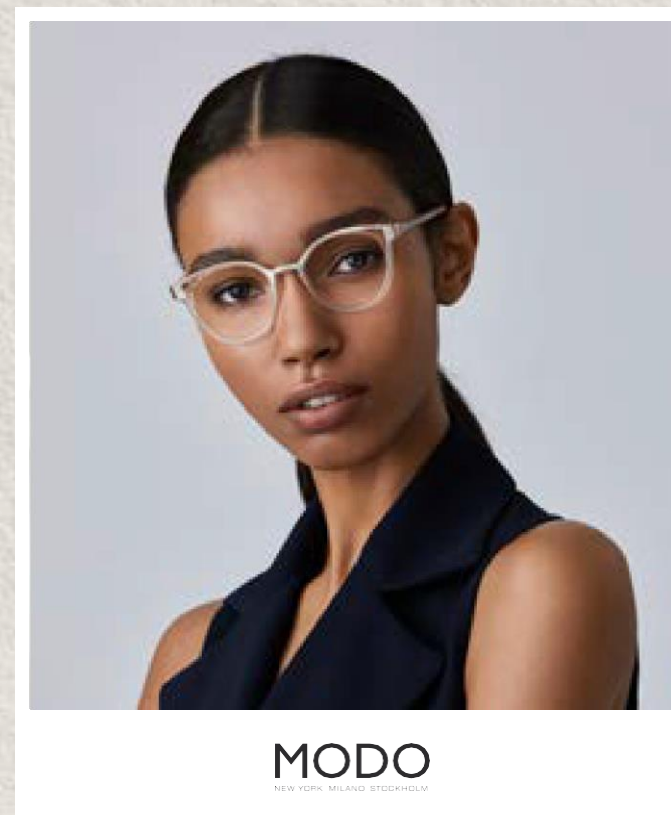

MODO
NEW YORK MILANO STOCKHOLM

MODO
NEW YORK MILANO STOCKHOLM

MODO
NEW YORK MILANO STOCKHOLM

MODO
NEW YORK MILANO STOCKHOLM

PAPER-THIN ACETATE

R1000 + TITANIUM

BLOCK TITANIUM / METAL CORE ACETATE

PAPER-THIN SUN